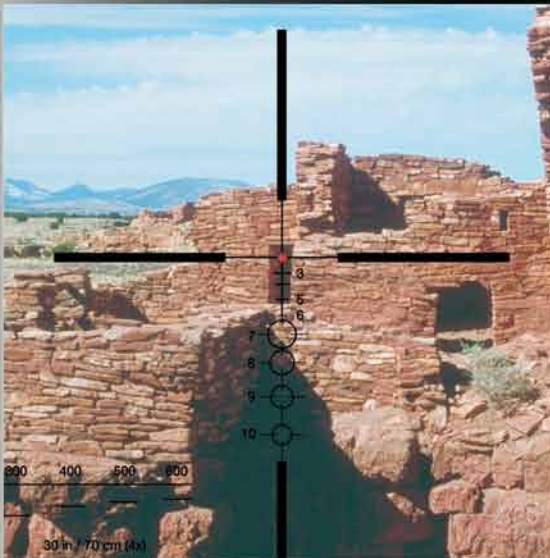

1x mode with red dot illumination

**Armament
Technology**
INCORPORATED

www.armament.com
sales@armament.com
tel: 902-454-6384 • fax: 902-454-4641